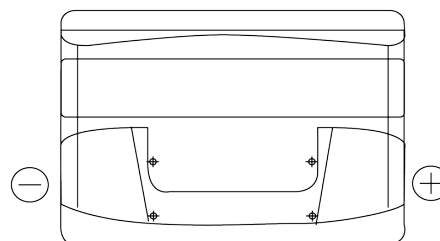

**Product overview**

Batteries for Cars

**Excell EB740**

Part number	EB740
Technology	Flooded
EAN/GTIN	3661024034555
Voltage	12 V
Capacity	74 Ah
CCA	680 A
Length	278 mm
Width	175 mm
Height	190 mm
Box size	L03
Polarity	ETN 0
Terminal Type	EN taper post
Hold Down	B13
Weights (subject of variation)	16.60 kg

**Polarity**

**Terminal Type**

Positive Terminal

Negative Terminal

**Hold Down**

Design, features and specifications are subject to change without notice. We disclaim any representation or warranty, express or implied, concerning the data or recommendations, and in no event shall be liable for any loss or damage claimed to have arisen as a result. Some products may not be available in your local market.