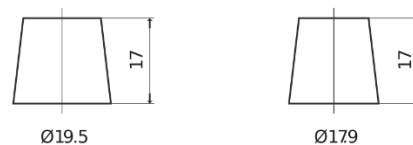

**Product overview**

Batteries for Cars

**Excell EB740**

Part number	EB740
Technology	Flooded
EAN/GTIN	3661024034555
Voltage	12 V
Capacity	74 Ah
CCA	680 A
Length	278 mm
Width	175 mm
Height	190 mm
Box size	L03
Polarity	ETN 0
Terminal Type	EN taper post
Hold Down	B13
Weights (subject of variation)	16.60 kg

**Polarity**

**Terminal Type**

Positive Terminal

Negative Terminal

**Hold Down**

Design, features and specifications are subject to change without notice. We disclaim any representation or warranty, express or implied, concerning the data or recommendations, and in no event shall be liable for any loss or damage claimed to have arisen as a result. Some products may not be available in your local market.