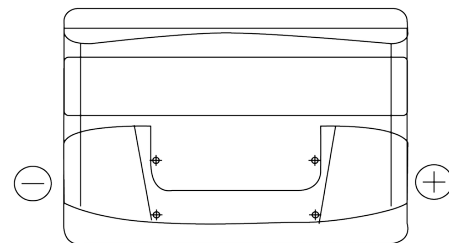

Product overview

Batteries for Cars

Power DB740

Part number	DB740
Technology	Flooded
EAN/GTIN	3661024024556
Voltage	12 V
Capacity	74 Ah
CCA	680 A
Length	278 mm
Width	175 mm
Height	190 mm
Box size	L03
Polarity	ETN 0
Terminal Type	EN taper post
Hold Down	B13
Weights (subject of variation)	16.60 kg

Polarity

Terminal Type

Positive Terminal

Negative Terminal

Hold Down

Design, features and specifications are subject to change without notice. We disclaim any representation or warranty, express or implied, concerning the data or recommendations, and in no event shall be liable for any loss or damage claimed to have arisen as a result. Some products may not be available in your local market.