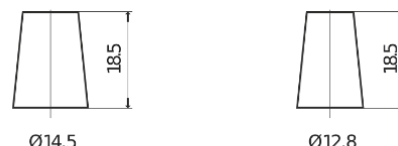

**Product overview**

Batteries for Cars

**Power DB356**

Part number	DB356
Technology	Flooded
EAN/GTIN	3661024024334
Voltage	12 V
Capacity	35 Ah
CCA	240 A
Length	187 mm
Width	127 mm
Height	220 mm
Box size	B19
Polarity	ETN 0
Terminal Type	JIS taper post
Hold Down	B0
Weights (subject of variation)	8.90 kg

**Polarity**

**Terminal Type**

Positive Terminal

Negative Terminal

**Hold Down**

Design, features and specifications are subject to change without notice. We disclaim any representation or warranty, express or implied, concerning the data or recommendations, and in no event shall be liable for any loss or damage claimed to have arisen as a result. Some products may not be available in your local market.