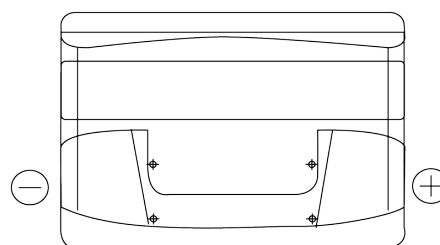

Product overview

Batteries for Cars

Plus CB740

Part number	CB740
Technology	Flooded
EAN/GTIN	3661024014557
Voltage	12 V
Capacity	74 Ah
CCA	680 A
Length	278 mm
Width	175 mm
Height	190 mm
Box size	L03
Polarity	ETN 0
Terminal Type	EN taper post
Hold Down	B13
Weights (subject of variation)	16.60 kg

Polarity

Terminal Type

Positive Terminal

Negative Terminal

Hold Down

Design, features and specifications are subject to change without notice. We disclaim any representation or warranty, express or implied, concerning the data or recommendations, and in no event shall be liable for any loss or damage claimed to have arisen as a result. Some products may not be available in your local market.