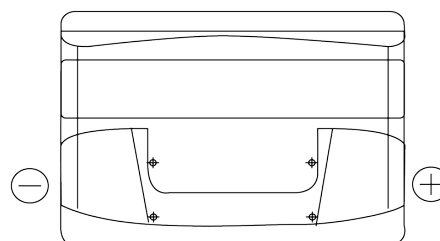

Product overview

Batteries for Cars

Plus CB740

Part number	CB740
Technology	Flooded
EAN/GTIN	3661024014557
Voltage	12 V
Capacity	74 Ah
CCA	680 A
Length	278 mm
Width	175 mm
Height	190 mm
Box size	L03
Polarity	ETN 0
Terminal Type	EN taper post
Hold Down	B13
Weights (subject of variation)	16.60 kg

Polarity

Terminal Type

Hold Down

Design, features and specifications are subject to change without notice. We disclaim any representation or warranty, express or implied, concerning the data or recommendations, and in no event shall be liable for any loss or damage claimed to have arisen as a result. Some products may not be available in your local market.