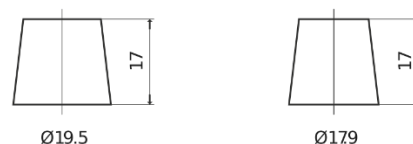

Terminal Type