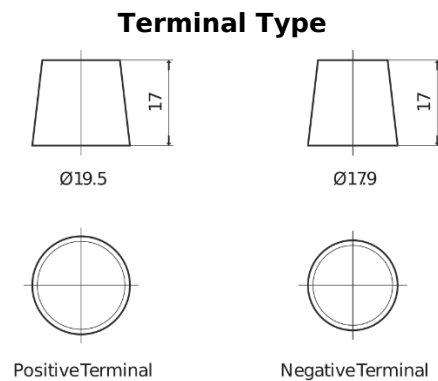

Product overview

Batteries for Cars

Standard CC700

Part number	CC700
Technology	Flooded
EAN/GTIN	3661024014823
Voltage	12 V
Capacity	70 Ah
CCA	640 A
Length	278 mm
Width	175 mm
Height	190 mm
Box size	L03
Polarity	ETN 0
Terminal Type	EN taper post
Hold Down	B13
Weights (subject of variation)	16.00 kg