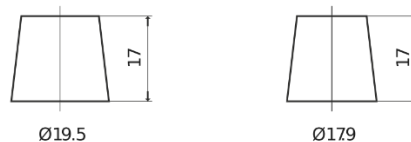

**Product overview**

Batteries for Cars

**Standard CC700**

Part number	CC700
Technology	Flooded
EAN/GTIN	3661024014823
Voltage	12 V
Capacity	70 Ah
CCA	640 A
Length	278 mm
Width	175 mm
Height	190 mm
Box size	L03
Polarity	ETN 0
Terminal Type	EN taper post
Hold Down	B13
Weights (subject of variation)	16.00 kg

**Polarity**

**Terminal Type**

Positive Terminal

Negative Terminal

**Hold Down**

Design, features and specifications are subject to change without notice. We disclaim any representation or warranty, express or implied, concerning the data or recommendations, and in no event shall be liable for any loss or damage claimed to have arisen as a result. Some products may not be available in your local market.