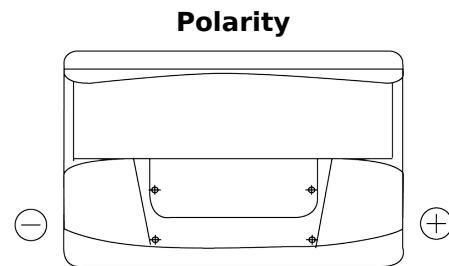

Product overview

Batteries for Cars

Standard CC700

Part number	CC700
Technology	Flooded
EAN/GTIN	3661024014823
Voltage	12 V
Capacity	70 Ah
CCA	640 A
Length	278 mm
Width	175 mm
Height	190 mm
Box size	L03
Polarity	ETN 0
Terminal Type	EN taper post
Hold Down	B13
Weights (subject of variation)	16.00 kg