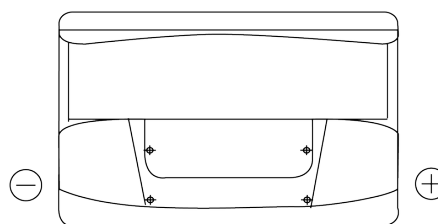

**Product overview**

Batteries for Cars

**Standard CC700**

Part number	CC700
Technology	Flooded
EAN/GTIN	3661024014823
Voltage	12 V
Capacity	70 Ah
CCA	640 A
Length	278 mm
Width	175 mm
Height	190 mm
Box size	L03
Polarity	ETN 0
Terminal Type	EN taper post
Hold Down	B13
Weights (subject of variation)	16.00 kg

**Polarity**

**Terminal Type**

Positive Terminal

Negative Terminal

**Hold Down**

Design, features and specifications are subject to change without notice. We disclaim any representation or warranty, express or implied, concerning the data or recommendations, and in no event shall be liable for any loss or damage claimed to have arisen as a result. Some products may not be available in your local market.