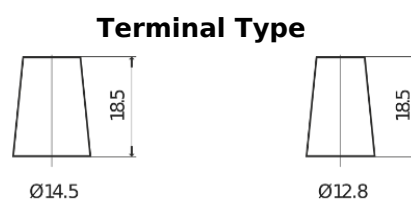

Product overview

Batteries for Cars

Plus CB357

Part number	CB357
Technology	Flooded
EAN/GTIN	3661024014342
Voltage	12 V
Capacity	35.0 Ah
CCA	240 A
Length	187 mm
Width	127 mm
Height	220 mm
Box size	B19
Polarity	ETN 1
Terminal Type	JIS taper post
Hold Down	B0
Weights (subject of variation)	8.90 kg