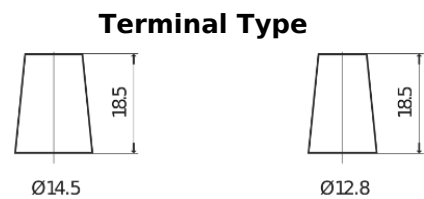

Product overview

Batteries for Cars

Plus CB356

Part number	CB356
Technology	Flooded
EAN/GTIN	3661024014335
Voltage	12 V
Capacity	35.0 Ah
CCA	240 A
Length	187 mm
Width	127 mm
Height	220 mm
Box size	B19
Polarity	ETN 0
Terminal Type	JIS taper post
Hold Down	B0
Weights (subject of variation)	8.90 kg