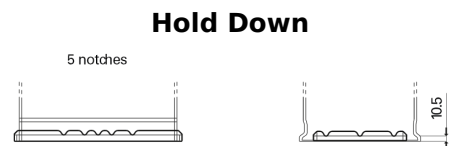

Product overview

Batteries for Cars

Premium EA601

Part number	EA601
Technology	Flooded
EAN/GTIN	3661024034234
Voltage	12 V
Capacity	60 Ah
CCA	600 A
Length	242 mm
Width	175 mm
Height	190 mm
Box size	L02
Polarity	ETN 1
Terminal Type	EN taper post
Hold Down	B13
Weights (subject of variation)	15.00 kg