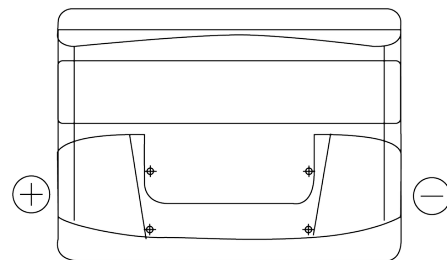

Product overview

Batteries for Cars

Technica TB621

Part number	TB621
Technology	Flooded
EAN/GTIN	3661024054546
Voltage	12 V
Capacity	62 Ah
CCA	540 A
Length	242 mm
Width	175 mm
Height	190 mm
Box size	L02
Polarity	ETN 1
Terminal Type	EN taper post
Hold Down	B13
Weights (subject of variation)	14.20 kg

Polarity

Terminal Type

Positive Terminal

Negative Terminal

Hold Down

Design, features and specifications are subject to change without notice. We disclaim any representation or warranty, express or implied, concerning the data or recommendations, and in no event shall be liable for any loss or damage claimed to have arisen as a result. Some products may not be available in your local market.