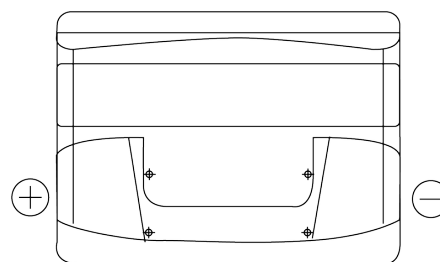

**Product overview**

Batteries for Cars

**Formula FB621**

Part number	FB621
Technology	Flooded
EAN/GTIN	3661024044547
Voltage	12 V
Capacity	62 Ah
CCA	540 A
Length	242 mm
Width	175 mm
Height	190 mm
Box size	L02
Polarity	ETN 1
Terminal Type	EN taper post
Hold Down	B13
Weights (subject of variation)	14.20 kg

**Polarity**

**Terminal Type**

Positive Terminal

Negative Terminal

**Hold Down**

Design, features and specifications are subject to change without notice. We disclaim any representation or warranty, express or implied, concerning the data or recommendations, and in no event shall be liable for any loss or damage claimed to have arisen as a result. Some products may not be available in your local market.