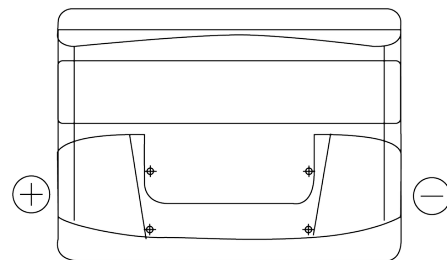

Product overview

Batteries for Cars

Formula FB621

Part number	FB621
Technology	Flooded
EAN/GTIN	3661024044547
Voltage	12 V
Capacity	62 Ah
CCA	540 A
Length	242 mm
Width	175 mm
Height	190 mm
Box size	L02
Polarity	ETN 1
Terminal Type	EN taper post
Hold Down	B13
Weights (subject of variation)	14.20 kg

Polarity

Terminal Type

Positive Terminal

Negative Terminal

Hold Down

Design, features and specifications are subject to change without notice. We disclaim any representation or warranty, express or implied, concerning the data or recommendations, and in no event shall be liable for any loss or damage claimed to have arisen as a result. Some products may not be available in your local market.