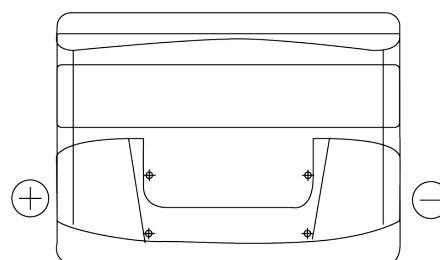

Product overview

Batteries for Cars

Excell EB621

Part number	EB621
Technology	Flooded
EAN/GTIN	3661024034548
Voltage	12 V
Capacity	62 Ah
CCA	540 A
Length	242 mm
Width	175 mm
Height	190 mm
Box size	L02
Polarity	ETN 1
Terminal Type	EN taper post
Hold Down	B13
Weights (subject of variation)	14.20 kg

Polarity

Terminal Type

Positive Terminal

Negative Terminal

Hold Down

Design, features and specifications are subject to change without notice. We disclaim any representation or warranty, express or implied, concerning the data or recommendations, and in no event shall be liable for any loss or damage claimed to have arisen as a result. Some products may not be available in your local market.