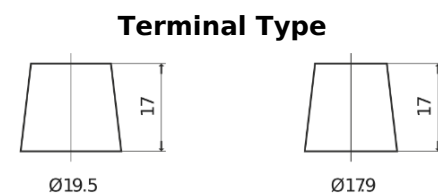

Product overview

Batteries for Trucks, Buses, Construction, Agriculture

EndurancePRO EFB FX2253

Part number	FX2253
Technology	EFB
EAN/GTIN	3661024046480
Voltage	12 V
Capacity	225.0 Ah
CCA	1150 A
Length	518 mm
Width	274 mm
Height	240 mm
Box size	D06
Polarity	ETN 3
Terminal Type	EN taper post
Hold Down	B0
Weights (subject of variation)	60.10 kg