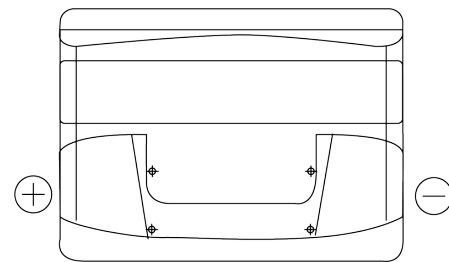

**Product overview**

Batteries for Cars

**Power DB621**

Part number	DB621
Technology	Flooded
EAN/GTIN	3661024024549
Voltage	12 V
Capacity	62 Ah
CCA	540 A
Length	242 mm
Width	175 mm
Height	190 mm
Box size	L02
Polarity	ETN 1
Terminal Type	EN taper post
Hold Down	B13
Weights (subject of variation)	14.20 kg

**Polarity**

**Terminal Type**

Ø19.5

Ø179

Positive Terminal

Negative Terminal

**Hold Down**

5 notches