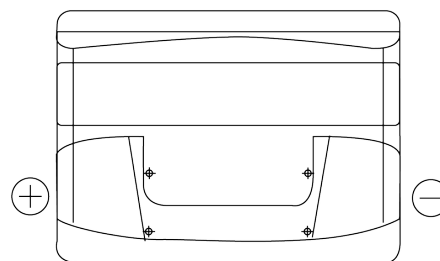

Product overview

Batteries for Cars

Power DB621

Part number	DB621
Technology	Flooded
EAN/GTIN	3661024024549
Voltage	12 V
Capacity	62 Ah
CCA	540 A
Length	242 mm
Width	175 mm
Height	190 mm
Box size	L02
Polarity	ETN 1
Terminal Type	EN taper post
Hold Down	B13
Weights (subject of variation)	14.20 kg

Polarity

Terminal Type

Positive Terminal

Negative Terminal

Hold Down

Design, features and specifications are subject to change without notice. We disclaim any representation or warranty, express or implied, concerning the data or recommendations, and in no event shall be liable for any loss or damage claimed to have arisen as a result. Some products may not be available in your local market.