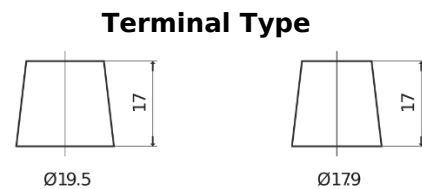

Product overview

Batteries for Trucks, Buses, Construction, Agriculture

EndurancePRO EFB FX2253

Part number	FX2253
Technology	EFB
EAN/GTIN	3661024046480
Voltage	12 V
Capacity	225.0 Ah
CCA	1150 A
Length	518 mm
Width	274 mm
Height	240 mm
Box size	D06
Polarity	ETN 3
Terminal Type	EN taper post
Hold Down	B0
Weights (subject of variation)	60.10 kg