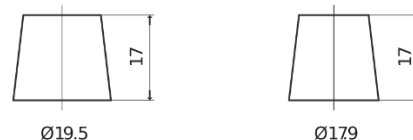

Terminal Type