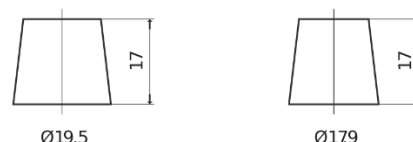

**Product overview**

Batteries for Cars

**Plus CB1100**

Part number	CB1100
Technology	Flooded
EAN/GTIN	3661024016230
Voltage	12 V
Capacity	110.0 Ah
CCA	850 A
Length	392 mm
Width	175 mm
Height	190 mm
Box size	L06
Polarity	ETN 0
Terminal Type	EN taper post
Hold Down	B13
Weights (subject of variation)	26.30 kg

**Polarity**

**Terminal Type**

Positive Terminal

Negative Terminal

**Hold Down**

Design, features and specifications are subject to change without notice. We disclaim any representation or warranty, express or implied, concerning the data or recommendations, and in no event shall be liable for any loss or damage claimed to have arisen as a result. Some products may not be available in your local market.