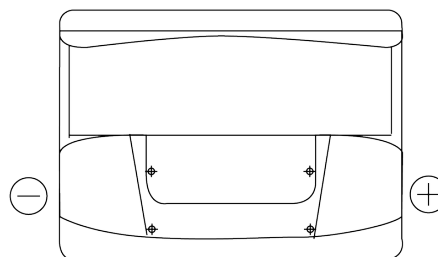

**Product overview**

Batteries for Marine and Leisure

**Start EN600**

Part number	EN600
Technology	Flooded
EAN/GTIN	3661024036092
Voltage	12 V
Capacity	62 Ah
CCA	540 A
MCA	600
Length	242 mm
Width	175 mm
Height	190 mm
Box size	L02
Polarity	ETN 0
Terminal Type	EN taper post
Hold Down	B13
Weights (subject of variation)	14.20 kg

**Polarity**

**Terminal Type**

Positive Terminal

Negative Terminal

**Hold Down**

Design, features and specifications are subject to change without notice. We disclaim any representation or warranty, express or implied, concerning the data or recommendations, and in no event shall be liable for any loss or damage claimed to have arisen as a result. Some products may not be available in your local market.