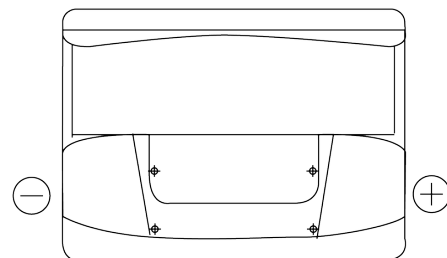

Product overview

Batteries for Marine and Leisure

Start EN600

Part number	EN600
Technology	Flooded
EAN/GTIN	3661024036092
Voltage	12 V
Capacity	62 Ah
CCA	540 A
MCA	600
Length	242 mm
Width	175 mm
Height	190 mm
Box size	L02
Polarity	ETN 0
Terminal Type	EN taper post
Hold Down	B13
Weights (subject of variation)	14.20 kg

Polarity

Terminal Type

Positive Terminal

Negative Terminal

Hold Down

Design, features and specifications are subject to change without notice. We disclaim any representation or warranty, express or implied, concerning the data or recommendations, and in no event shall be liable for any loss or damage claimed to have arisen as a result. Some products may not be available in your local market.