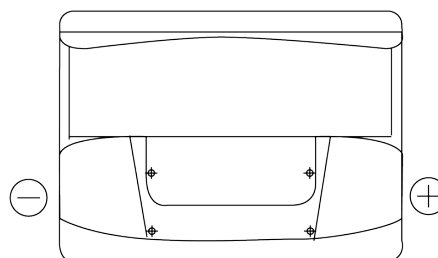

Product overview

Batteries for Cars

Standard FC550

Part number	FC550
Technology	Flooded
EAN/GTIN	3661024044806
Voltage	12 V
Capacity	55 Ah
CCA	460 A
Length	242 mm
Width	175 mm
Height	190 mm
Box size	L02
Polarity	ETN 0
Terminal Type	EN taper post
Hold Down	B13
Weights (subject of variation)	13.50 kg

Polarity

Terminal Type

Positive Terminal

Negative Terminal

Hold Down

Design, features and specifications are subject to change without notice. We disclaim any representation or warranty, express or implied, concerning the data or recommendations, and in no event shall be liable for any loss or damage claimed to have arisen as a result. Some products may not be available in your local market.