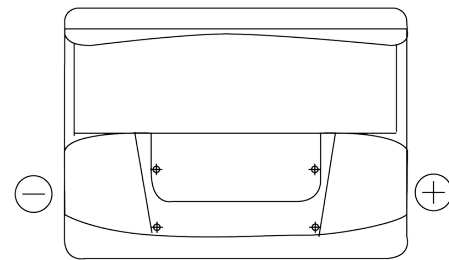

**Product overview**

Batteries for Cars

**Standard FC550**

Part number	FC550
Technology	Flooded
EAN/GTIN	3661024044806
Voltage	12 V
Capacity	55 Ah
CCA	460 A
Length	242 mm
Width	175 mm
Height	190 mm
Box size	L02
Polarity	ETN 0
Terminal Type	EN taper post
Hold Down	B13
Weights (subject of variation)	13.50 kg

**Polarity**

**Terminal Type**

Positive Terminal

Negative Terminal

**Hold Down**

Design, features and specifications are subject to change without notice. We disclaim any representation or warranty, express or implied, concerning the data or recommendations, and in no event shall be liable for any loss or damage claimed to have arisen as a result. Some products may not be available in your local market.