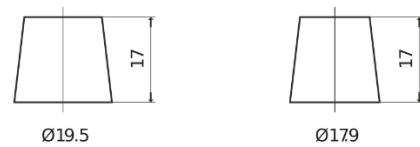

**Product overview**

Batteries for Cars

**Standard FC550**

Part number	FC550
Technology	Flooded
EAN/GTIN	3661024044806
Voltage	12 V
Capacity	55 Ah
CCA	460 A
Length	242 mm
Width	175 mm
Height	190 mm
Box size	L02
Polarity	ETN 0
Terminal Type	EN taper post
Hold Down	B13
Weights (subject of variation)	13.50 kg

**Polarity**

**Terminal Type**

Positive Terminal

Negative Terminal

**Hold Down**

Design, features and specifications are subject to change without notice. We disclaim any representation or warranty, express or implied, concerning the data or recommendations, and in no event shall be liable for any loss or damage claimed to have arisen as a result. Some products may not be available in your local market.