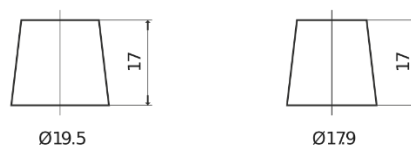

Terminal Type