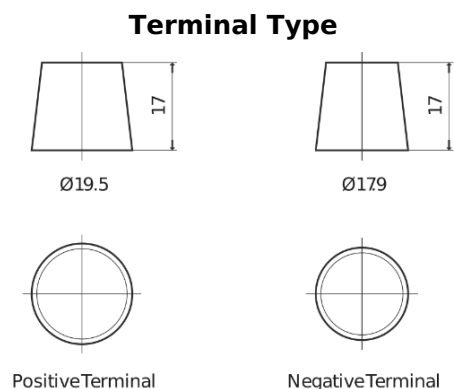

**Product overview**

Batteries for Cars

**Futura CA955**

Part number	CA955
Technology	Flooded
EAN/GTIN	3661024016537
Voltage	12 V
Capacity	95.0 Ah
CCA	800 A
Length	306 mm
Width	173 mm
Height	222 mm
Box size	D31
Polarity	ETN 1
Terminal Type	EN taper post
Hold Down	Korean B1
Weights (subject of variation)	21.40 kg