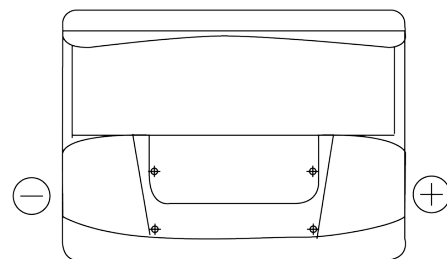

Product overview

Batteries for Cars

Classic EC550

Part number	EC550
Technology	Flooded
EAN/GTIN	3661024034807
Voltage	12 V
Capacity	55 Ah
CCA	460 A
Length	242 mm
Width	175 mm
Height	190 mm
Box size	L02
Polarity	ETN 0
Terminal Type	EN taper post
Hold Down	B13
Weights (subject of variation)	13.50 kg

Polarity

Terminal Type

Positive Terminal

Negative Terminal

Hold Down

Design, features and specifications are subject to change without notice. We disclaim any representation or warranty, express or implied, concerning the data or recommendations, and in no event shall be liable for any loss or damage claimed to have arisen as a result. Some products may not be available in your local market.