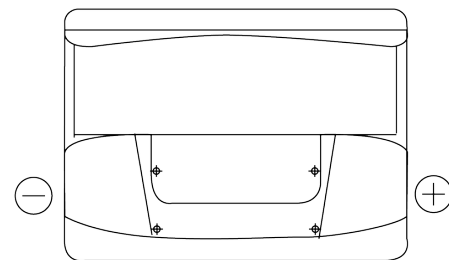

**Product overview**

Batteries for Cars

**Classic EC550**

Part number	EC550
Technology	Flooded
EAN/GTIN	3661024034807
Voltage	12 V
Capacity	55 Ah
CCA	460 A
Length	242 mm
Width	175 mm
Height	190 mm
Box size	L02
Polarity	ETN 0
Terminal Type	EN taper post
Hold Down	B13
Weights (subject of variation)	13.50 kg

**Polarity**

**Terminal Type**

Positive Terminal

Negative Terminal

**Hold Down**

Design, features and specifications are subject to change without notice. We disclaim any representation or warranty, express or implied, concerning the data or recommendations, and in no event shall be liable for any loss or damage claimed to have arisen as a result. Some products may not be available in your local market.