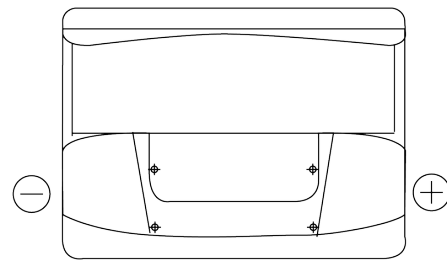

Product overview

Batteries for Cars

Standard CC550

Part number	CC550
Technology	Flooded
EAN/GTIN	3661024014809
Voltage	12 V
Capacity	55 Ah
CCA	460 A
Length	242 mm
Width	175 mm
Height	190 mm
Box size	L02
Polarity	ETN 0
Terminal Type	EN taper post
Hold Down	B13
Weights (subject of variation)	13.50 kg

Polarity

Terminal Type

Positive Terminal

Negative Terminal

Hold Down

Design, features and specifications are subject to change without notice. We disclaim any representation or warranty, express or implied, concerning the data or recommendations, and in no event shall be liable for any loss or damage claimed to have arisen as a result. Some products may not be available in your local market.