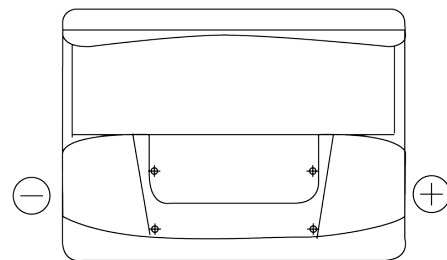

Product overview

Batteries for Cars

Standard CC550

Part number	CC550
Technology	Flooded
EAN/GTIN	3661024014809
Voltage	12 V
Capacity	55 Ah
CCA	460 A
Length	242 mm
Width	175 mm
Height	190 mm
Box size	L02
Polarity	ETN 0
Terminal Type	EN taper post
Hold Down	B13
Weights (subject of variation)	13.50 kg

Polarity