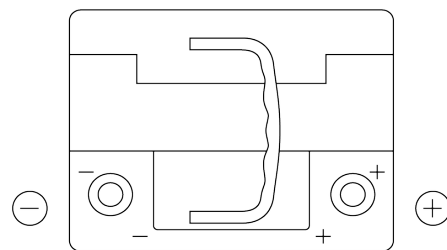

Product overview

Batteries for Cars

Premium EA530

Part number	EA530
Technology	Flooded
EAN/GTIN	3661024034203
Voltage	12 V
Capacity	53 Ah
CCA	540 A
Length	207 mm
Width	175 mm
Height	190 mm
Box size	L01
Polarity	ETN 0
Terminal Type	EN taper post
Hold Down	B13
Weights (subject of variation)	12.70 kg

Polarity

Terminal Type

Positive Terminal

Negative Terminal

Hold Down

Design, features and specifications are subject to change without notice. We disclaim any representation or warranty, express or implied, concerning the data or recommendations, and in no event shall be liable for any loss or damage claimed to have arisen as a result. Some products may not be available in your local market.