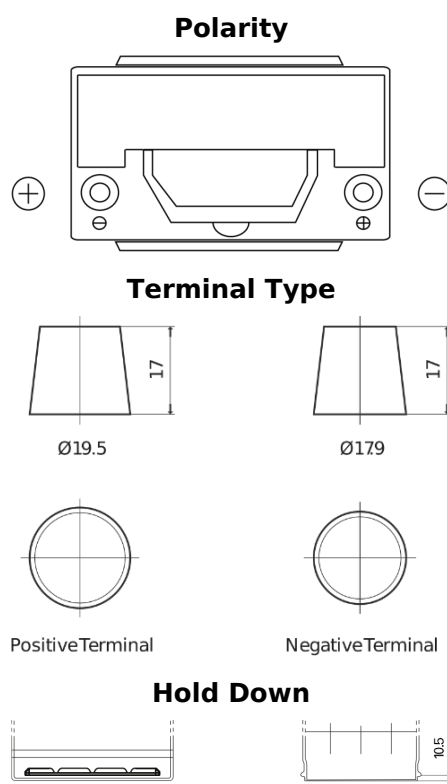

Product overview

Batteries for Cars

Futura CA954

Part number	CA954
Technology	Flooded
EAN/GTIN	3661024016520
Voltage	12 V
Capacity	95.0 Ah
CCA	800 A
Length	306 mm
Width	173 mm
Height	222 mm
Box size	D31
Polarity	ETN 0
Terminal Type	EN taper post
Hold Down	Korean B1
Weights (subject of variation)	21.40 kg