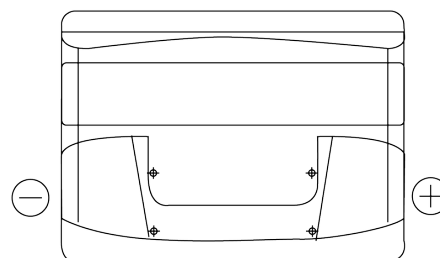

**Product overview**

Batteries for Cars

**Technica TB500**

Part number	TB500
Technology	Flooded
EAN/GTIN	3661024054515
Voltage	12 V
Capacity	50 Ah
CCA	450 A
Length	207 mm
Width	175 mm
Height	190 mm
Box size	L01
Polarity	ETN 0
Terminal Type	EN taper post
Hold Down	B13
Weights (subject of variation)	12.10 kg

**Polarity**

**Terminal Type**

Positive Terminal

Negative Terminal

**Hold Down**

Design, features and specifications are subject to change without notice. We disclaim any representation or warranty, express or implied, concerning the data or recommendations, and in no event shall be liable for any loss or damage claimed to have arisen as a result. Some products may not be available in your local market.