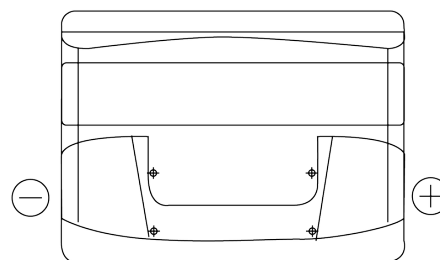

Product overview

Batteries for Cars

Technica TB500

Part number	TB500
Technology	Flooded
EAN/GTIN	3661024054515
Voltage	12 V
Capacity	50 Ah
CCA	450 A
Length	207 mm
Width	175 mm
Height	190 mm
Box size	L01
Polarity	ETN 0
Terminal Type	EN taper post
Hold Down	B13
Weights (subject of variation)	12.10 kg

Polarity

Terminal Type

Positive Terminal

Negative Terminal

Hold Down

Design, features and specifications are subject to change without notice. We disclaim any representation or warranty, express or implied, concerning the data or recommendations, and in no event shall be liable for any loss or damage claimed to have arisen as a result. Some products may not be available in your local market.