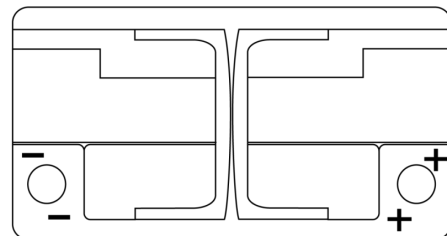

**Product overview**

Batteries for Cars

**Futura CA900**

Part number	CA900
Technology	Flooded
EAN/GTIN	3661024016438
Voltage	12 V
Capacity	90.0 Ah
CCA	720 A
Length	315 mm
Width	175 mm
Height	190 mm
Box size	L04
Polarity	ETN 0
Terminal Type	EN taper post
Hold Down	B13
Weights (subject of variation)	19.70 kg

**Polarity**

**Terminal Type**

Positive Terminal

Negative Terminal

**Hold Down**

Design, features and specifications are subject to change without notice. We disclaim any representation or warranty, express or implied, concerning the data or recommendations, and in no event shall be liable for any loss or damage claimed to have arisen as a result. Some products may not be available in your local market.