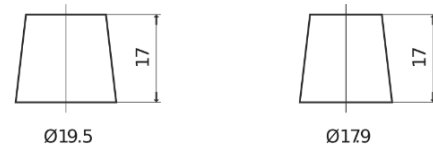

**Product overview**

Batteries for Cars

**Futura CA900**

Part number	CA900
Technology	Flooded
EAN/GTIN	3661024016438
Voltage	12 V
Capacity	90.0 Ah
CCA	720 A
Length	315 mm
Width	175 mm
Height	190 mm
Box size	L04
Polarity	ETN 0
Terminal Type	EN taper post
Hold Down	B13
Weights (subject of variation)	19.70 kg

**Polarity**

**Terminal Type**

Positive Terminal

Negative Terminal

**Hold Down**

Design, features and specifications are subject to change without notice. We disclaim any representation or warranty, express or implied, concerning the data or recommendations, and in no event shall be liable for any loss or damage claimed to have arisen as a result. Some products may not be available in your local market.