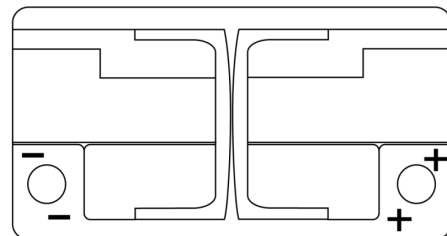

Product overview

Batteries for Cars

Futura CA900

Part number	CA900
Technology	Flooded
EAN/GTIN	3661024016438
Voltage	12 V
Capacity	90.0 Ah
CCA	720 A
Length	315 mm
Width	175 mm
Height	190 mm
Box size	L04
Polarity	ETN 0
Terminal Type	EN taper post
Hold Down	B13
Weights (subject of variation)	19.70 kg

Polarity

Terminal Type

Positive Terminal

Negative Terminal

Hold Down

Design, features and specifications are subject to change without notice. We disclaim any representation or warranty, express or implied, concerning the data or recommendations, and in no event shall be liable for any loss or damage claimed to have arisen as a result. Some products may not be available in your local market.