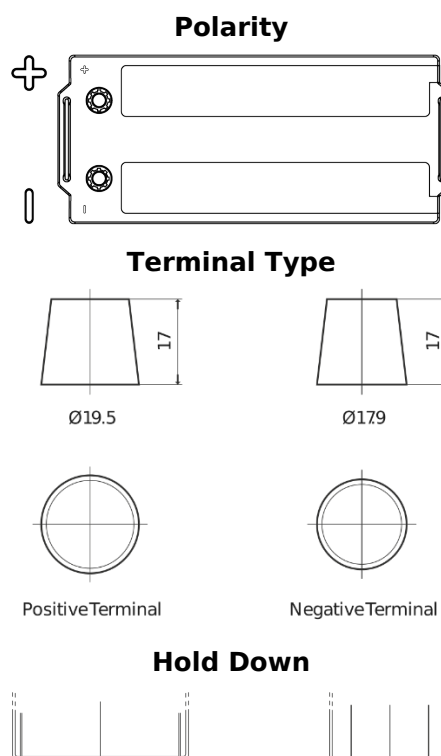

**Product overview**

Batteries for Trucks, Buses, Construction, Agriculture

**PowerPRO Agri&Construction FJ1723**

Part number	FJ1723
Technology	Flooded
EAN/GTIN	3661024046602
Voltage	12 V
Capacity	172.0 Ah
CCA	1390 A
Length	513 mm
Width	223 mm
Height	223 mm
Box size	D05
Polarity	ETN 3
Terminal Type	EN taper post
Hold Down	B0
Weights (subject of variation)	48.80 kg