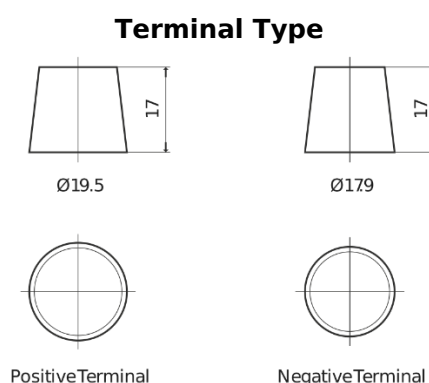

**Product overview**

Batteries for Trucks, Buses, Construction, Agriculture

**PowerPRO Agri&Construction FJ1523**

Part number	FJ1523
Technology	Flooded
EAN/GTIN	3661024046596
Voltage	12 V
Capacity	152.0 Ah
CCA	1130 A
Length	513 mm
Width	189 mm
Height	223 mm
Box size	D04
Polarity	ETN 3
Terminal Type	EN taper post
Hold Down	B0
Weights (subject of variation)	40.30 kg