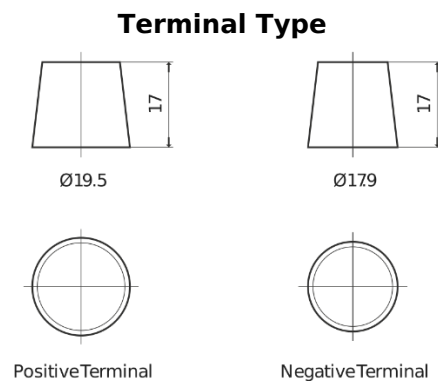

Product overview

Batteries for Trucks, Buses, Construction, Agriculture

StartPRO FG2254

Part number	FG2254
Technology	Flooded
EAN/GTIN	3661024047258
Voltage	12 V
Capacity	225.0 Ah
CCA	1200 A
Length	518 mm
Width	274 mm
Height	240 mm
Box size	D06
Polarity	ETN 4
Terminal Type	EN taper post
Hold Down	B0
Weights (subject of variation)	54.90 kg