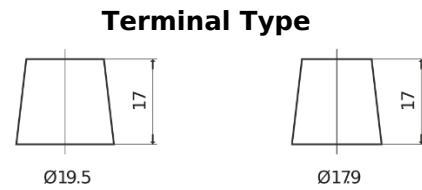

Product overview

Batteries for Trucks, Buses, Construction, Agriculture

StartPRO FG2253

| | |
|--------------------------------|---------------|
| Part number | FG2253 |
| Technology | Flooded |
| EAN/GTIN | 3661024047241 |
| Voltage | 12 V |
| Capacity | 225.0 Ah |
| CCA | 1200 A |
| Length | 518 mm |
| Width | 274 mm |
| Height | 240 mm |
| Box size | D06 |
| Polarity | ETN 3 |
| Terminal Type | EN taper post |
| Hold Down | B0 |
| Weights (subject of variation) | 54.90 kg |