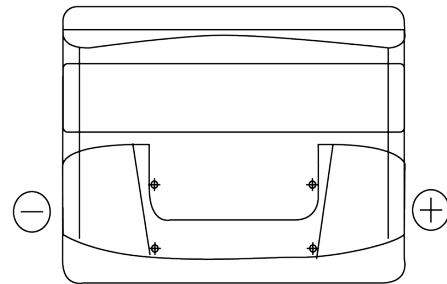

**Product overview**

Batteries for Cars

**Standard TC440**

Part number	TC440
Technology	Flooded
EAN/GTIN	3661024054782
Voltage	12 V
Capacity	44 Ah
CCA	360 A
Length	207 mm
Width	175 mm
Height	190 mm
Box size	L01
Polarity	ETN 0
Terminal Type	EN taper post
Hold Down	B13
Weights (subject of variation)	11.10 kg

**Polarity**

**Terminal Type**

Positive Terminal

Negative Terminal

**Hold Down**

Design, features and specifications are subject to change without notice. We disclaim any representation or warranty, express or implied, concerning the data or recommendations, and in no event shall be liable for any loss or damage claimed to have arisen as a result. Some products may not be available in your local market.