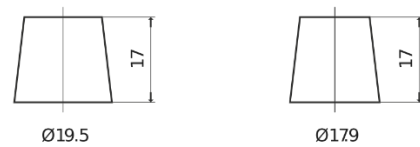

**Product overview**

Batteries for Cars

**Standard TC440**

Part number	TC440
Technology	Flooded
EAN/GTIN	3661024054782
Voltage	12 V
Capacity	44 Ah
CCA	360 A
Length	207 mm
Width	175 mm
Height	190 mm
Box size	L01
Polarity	ETN 0
Terminal Type	EN taper post
Hold Down	B13
Weights (subject of variation)	11.10 kg

**Polarity**

**Terminal Type**

Positive Terminal

Negative Terminal

**Hold Down**

Design, features and specifications are subject to change without notice. We disclaim any representation or warranty, express or implied, concerning the data or recommendations, and in no event shall be liable for any loss or damage claimed to have arisen as a result. Some products may not be available in your local market.