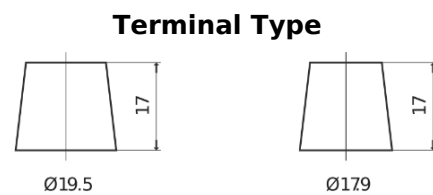

Product overview

Batteries for Trucks, Buses, Construction, Agriculture

StartPRO FG1803

Part number	FG1803
Technology	Flooded
EAN/GTIN	3661024045445
Voltage	12 V
Capacity	180.0 Ah
CCA	1000 A
Length	513 mm
Width	223 mm
Height	223 mm
Box size	D05
Polarity	ETN 3
Terminal Type	EN taper post
Hold Down	B0
Weights (subject of variation)	42.80 kg