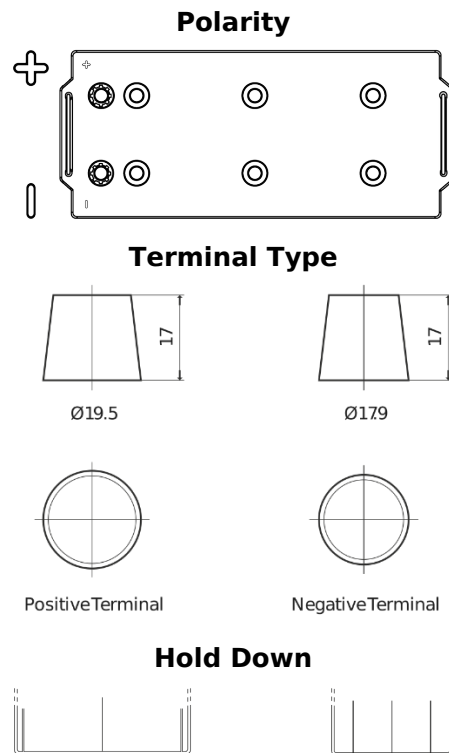

Product overview

Batteries for Trucks, Buses, Construction, Agriculture

StartPRO FG1803

| | |
|--------------------------------|---------------|
| Part number | FG1803 |
| Technology | Flooded |
| EAN/GTIN | 3661024045445 |
| Voltage | 12 V |
| Capacity | 180.0 Ah |
| CCA | 1000 A |
| Length | 513 mm |
| Width | 223 mm |
| Height | 223 mm |
| Box size | D05 |
| Polarity | ETN 3 |
| Terminal Type | EN taper post |
| Hold Down | B0 |
| Weights (subject of variation) | 42.80 kg |