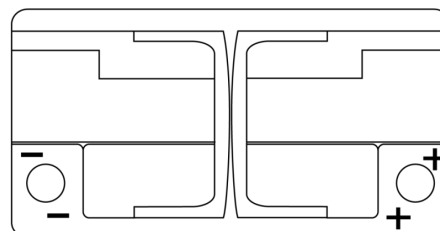

Product overview

Batteries for Cars

Futura CA852

Part number	CA852
Technology	Flooded
EAN/GTIN	3661024014298
Voltage	12 V
Capacity	85.0 Ah
CCA	800 A
Length	315 mm
Width	175 mm
Height	175 mm
Box size	LB4
Polarity	ETN 0
Terminal Type	EN taper post
Hold Down	B13
Weights (subject of variation)	18.60 kg

Polarity

Terminal Type

Hold Down

Design, features and specifications are subject to change without notice. We disclaim any representation or warranty, express or implied, concerning the data or recommendations, and in no event shall be liable for any loss or damage claimed to have arisen as a result. Some products may not be available in your local market.