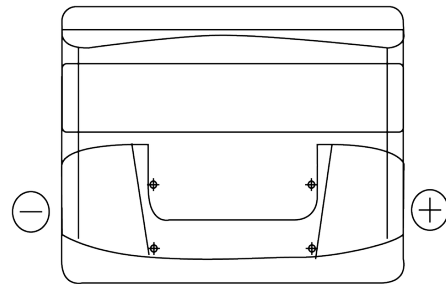

Product overview

Batteries for Cars

Standard CC440

Part number	CC440
Technology	Flooded
EAN/GTIN	3661024014786
Voltage	12 V
Capacity	44 Ah
CCA	360 A
Length	207 mm
Width	175 mm
Height	190 mm
Box size	L01
Polarity	ETN 0
Terminal Type	EN taper post
Hold Down	B13
Weights (subject of variation)	11.10 kg

Polarity

Terminal Type

Positive Terminal

Negative Terminal

Hold Down

Design, features and specifications are subject to change without notice. We disclaim any representation or warranty, express or implied, concerning the data or recommendations, and in no event shall be liable for any loss or damage claimed to have arisen as a result. Some products may not be available in your local market.