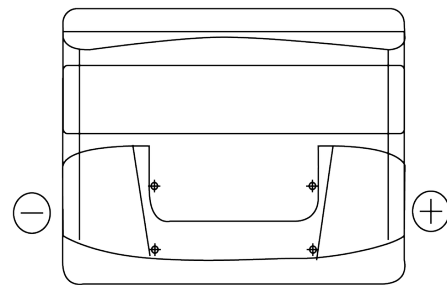

**Product overview**

Batteries for Cars

**Standard CC440**

Part number	CC440
Technology	Flooded
EAN/GTIN	3661024014786
Voltage	12 V
Capacity	44 Ah
CCA	360 A
Length	207 mm
Width	175 mm
Height	190 mm
Box size	L01
Polarity	ETN 0
Terminal Type	EN taper post
Hold Down	B13
Weights (subject of variation)	11.10 kg

**Polarity**

**Terminal Type**

Positive Terminal

Negative Terminal

**Hold Down**

Design, features and specifications are subject to change without notice. We disclaim any representation or warranty, express or implied, concerning the data or recommendations, and in no event shall be liable for any loss or damage claimed to have arisen as a result. Some products may not be available in your local market.