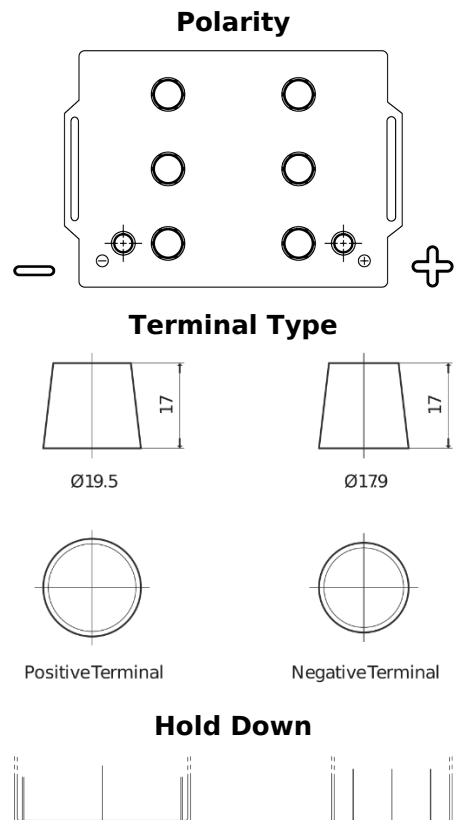

**Product overview**

Batteries for Trucks, Buses, Construction, Agriculture

**StartPRO FG145A**

Part number	FG145A
Technology	Flooded
EAN/GTIN	3661024045551
Voltage	12 V
Capacity	145.0 Ah
CCA	1000 A
Length	360 mm
Width	253 mm
Height	240 mm
Box size	F21
Polarity	ETN 6
Terminal Type	EN taper post
Hold Down	B0
Weights (subject of variation)	38.10 kg