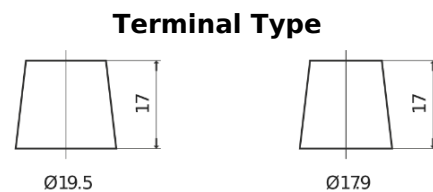

**Product overview**

Batteries for Trucks, Buses, Construction, Agriculture

**StartPRO FG1403**

Part number	FG1403
Technology	Flooded
EAN/GTIN	3661024045421
Voltage	12 V
Capacity	140.0 Ah
CCA	800 A
Length	513 mm
Width	189 mm
Height	223 mm
Box size	D04
Polarity	ETN 3
Terminal Type	EN taper post
Hold Down	B0
Weights (subject of variation)	34.10 kg