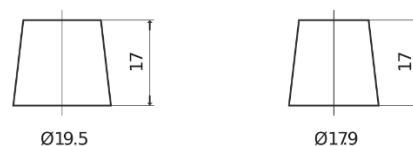

Terminal Type