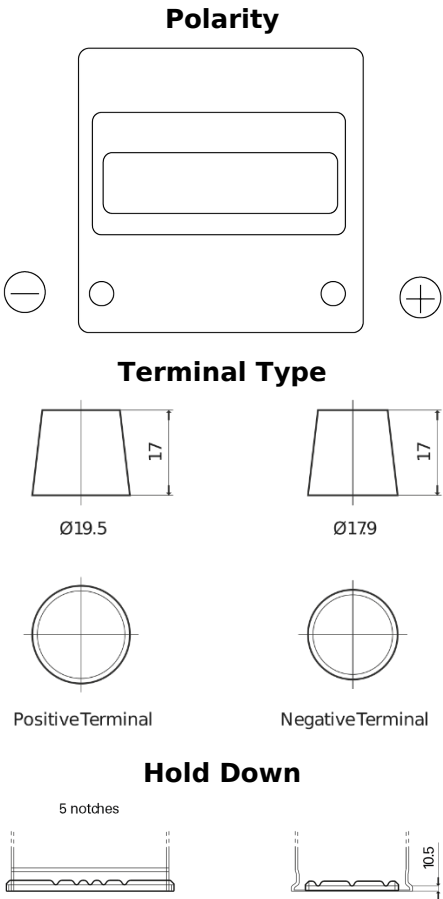

**Product overview**

Batteries for Cars

**Formula FB440**

Part number	FB440
Technology	Flooded
EAN/GTIN	3661024044509
Voltage	12 V
Capacity	44 Ah
CCA	400 A
Length	175 mm
Width	175 mm
Height	190 mm
Box size	L00
Polarity	ETN 0
Terminal Type	EN taper post
Hold Down	B13
Weights (subject of variation)	10.70 kg