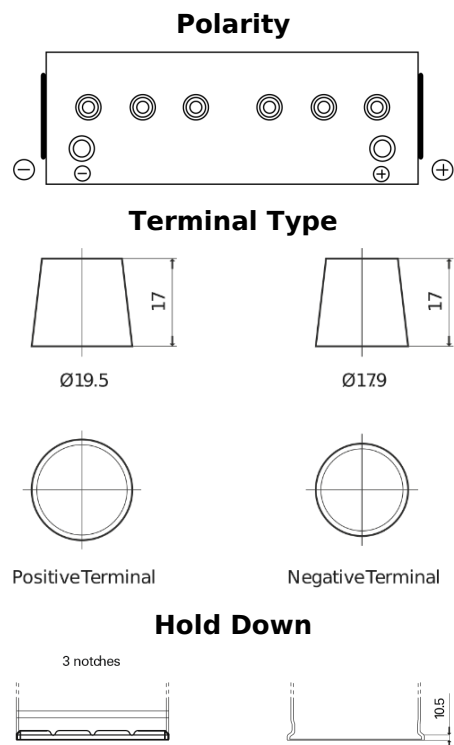

Product overview

Batteries for Trucks, Buses, Construction, Agriculture

StartPRO FG1402

Part number	FG1402
Technology	Flooded
EAN/GTIN	3661024045346
Voltage	12 V
Capacity	140.0 Ah
CCA	900 A
Length	508 mm
Width	175 mm
Height	205 mm
Box size	ATM
Polarity	ETN 0
Terminal Type	EN taper post
Hold Down	B1
Weights (subject of variation)	33.80 kg