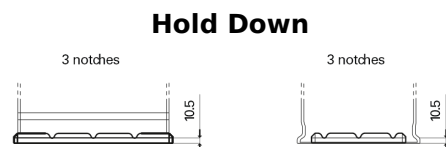

Product overview

Batteries for Trucks, Buses, Construction, Agriculture

StartPRO FG1355

Part number	FG1355
Technology	Flooded
EAN/GTIN	3661024045520
Voltage	12 V
Capacity	135.0 Ah
CCA	1000 A
Length	514 mm
Width	175 mm
Height	210 mm
Box size	DB8
Polarity	ETN 3
Terminal Type	EN taper post
Hold Down	B3
Weights (subject of variation)	36.00 kg