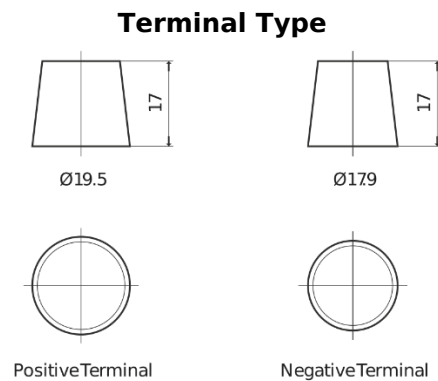

Product overview

Batteries for Trucks, Buses, Construction, Agriculture

StartPRO FG1353

Part number	FG1353
Technology	Flooded
EAN/GTIN	3661024045544
Voltage	12 V
Capacity	135.0 Ah
CCA	1000 A
Length	514 mm
Width	218 mm
Height	210 mm
Box size	DB9
Polarity	ETN 3
Terminal Type	EN taper post
Hold Down	B0
Weights (subject of variation)	39.80 kg