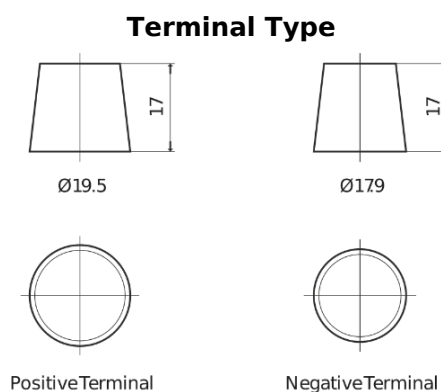

**Product overview**

Batteries for Trucks, Buses, Construction, Agriculture

**StartPRO FG1353**

Part number	FG1353
Technology	Flooded
EAN/GTIN	3661024045544
Voltage	12 V
Capacity	135.0 Ah
CCA	1000 A
Length	514 mm
Width	218 mm
Height	210 mm
Box size	DB9
Polarity	ETN 3
Terminal Type	EN taper post
Hold Down	B0
Weights (subject of variation)	39.80 kg