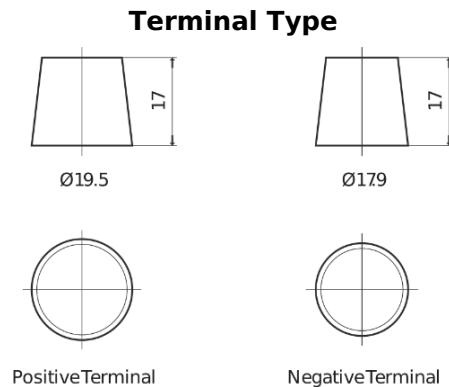

Product overview

Batteries for Trucks, Buses, Construction, Agriculture

StartPRO FG1206

Part number	FG1206
Technology	Flooded
EAN/GTIN	3661024046565
Voltage	12 V
Capacity	120.0 Ah
CCA	680 A
Length	510 mm
Width	175 mm
Height	225 mm
Box size	D08
Polarity	ETN 4
Terminal Type	EN taper post
Hold Down	B3
Weights (subject of variation)	31.80 kg