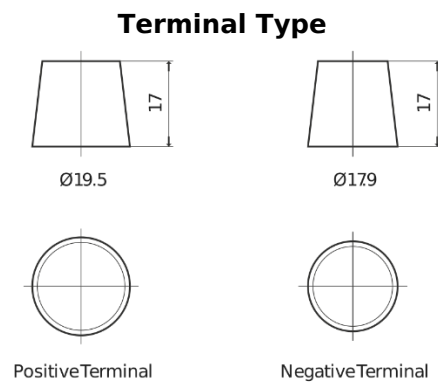

**Product overview**

Batteries for Trucks, Buses, Construction, Agriculture

**StartPRO FG1206**

Part number	FG1206
Technology	Flooded
EAN/GTIN	3661024046565
Voltage	12 V
Capacity	120.0 Ah
CCA	680 A
Length	510 mm
Width	175 mm
Height	225 mm
Box size	D08
Polarity	ETN 4
Terminal Type	EN taper post
Hold Down	B3
Weights (subject of variation)	31.80 kg