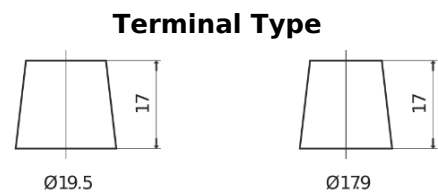

Product overview

Batteries for Trucks, Buses, Construction, Agriculture

StartPRO FG1203

Part number	FG1203
Technology	Flooded
EAN/GTIN	3661024046541
Voltage	12 V
Capacity	120.0 Ah
CCA	680 A
Length	513 mm
Width	189 mm
Height	223 mm
Box size	D04
Polarity	ETN 3
Terminal Type	EN taper post
Hold Down	B0
Weights (subject of variation)	32.50 kg