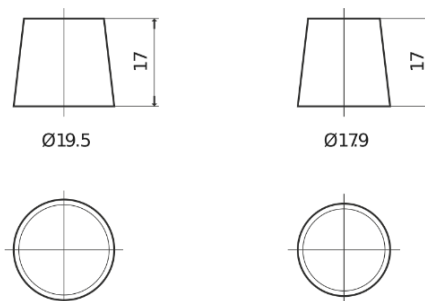

Product overview

Batteries for Cars

Futura CA770

Part number	CA770
Technology	Flooded
EAN/GTIN	3661024014243
Voltage	12 V
Capacity	77.0 Ah
CCA	760 A
Length	278 mm
Width	175 mm
Height	190 mm
Box size	L03
Polarity	ETN 0
Terminal Type	EN taper post
Hold Down	B13
Weights (subject of variation)	17.50 kg

Polarity

Terminal Type

Positive Terminal

Negative Terminal

Hold Down

Design, features and specifications are subject to change without notice. We disclaim any representation or warranty, express or implied, concerning the data or recommendations, and in no event shall be liable for any loss or damage claimed to have arisen as a result. Some products may not be available in your local market.