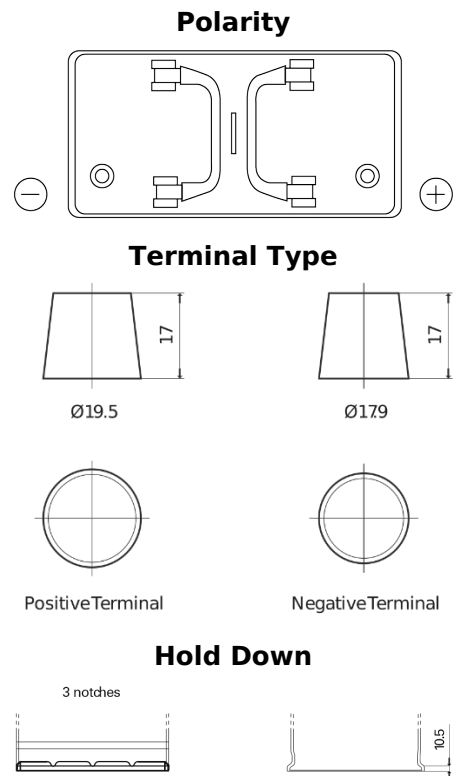

Product overview

Batteries for Trucks, Buses, Construction, Agriculture

StartPRO FG1102

Part number	FG1102
Technology	Flooded
EAN/GTIN	3661024045391
Voltage	12 V
Capacity	110.0 Ah
CCA	750 A
Length	349 mm
Width	175 mm
Height	235 mm
Box size	D02
Polarity	ETN 0
Terminal Type	EN taper post
Hold Down	B1
Weights (subject of variation)	25.40 kg