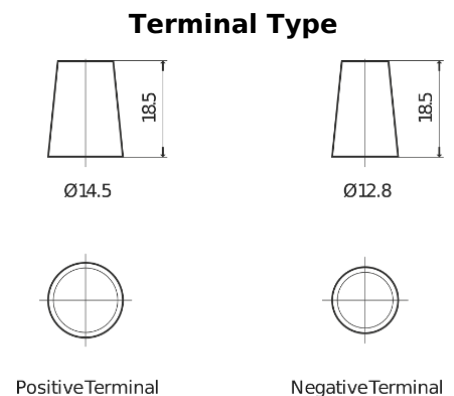

Product overview

Batteries for Cars

Plus CB356

Part number	CB356
Technology	Flooded
EAN/GTIN	3661024014335
Voltage	12 V
Capacity	35 Ah
CCA	240 A
Length	187 mm
Width	127 mm
Height	220 mm
Box size	B19
Polarity	ETN 0
Terminal Type	JIS taper post
Hold Down	B0
Weights (subject of variation)	8.90 kg