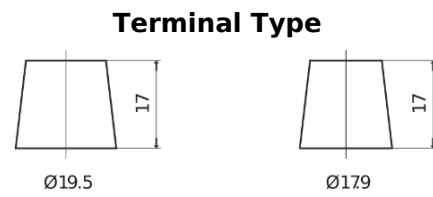

Product overview

Batteries for Trucks, Buses, Construction, Agriculture

PowerPRO FF2353

Part number	FF2353
Technology	Flooded
EAN/GTIN	3661024045322
Voltage	12 V
Capacity	235.0 Ah
CCA	1300 A
Length	518 mm
Width	274 mm
Height	240 mm
Box size	D06
Polarity	ETN 3
Terminal Type	EN taper post
Hold Down	B0
Weights (subject of variation)	56.30 kg