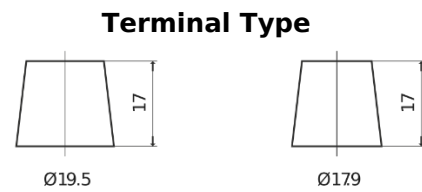

**Product overview**

Batteries for Trucks, Buses, Construction, Agriculture

**PowerPRO FF2353**

Part number	FF2353
Technology	Flooded
EAN/GTIN	3661024045322
Voltage	12 V
Capacity	235.0 Ah
CCA	1300 A
Length	518 mm
Width	274 mm
Height	240 mm
Box size	D06
Polarity	ETN 3
Terminal Type	EN taper post
Hold Down	B0
Weights (subject of variation)	56.30 kg