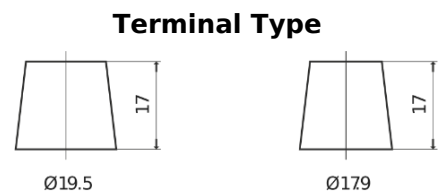

Product overview

Batteries for Trucks, Buses, Construction, Agriculture

PowerPRO FF1453

Part number	FF1453
Technology	Flooded
EAN/GTIN	3661024045308
Voltage	12 V
Capacity	145.0 Ah
CCA	900 A
Length	513 mm
Width	189 mm
Height	223 mm
Box size	D04
Polarity	ETN 3
Terminal Type	EN taper post
Hold Down	B0
Weights (subject of variation)	35.90 kg