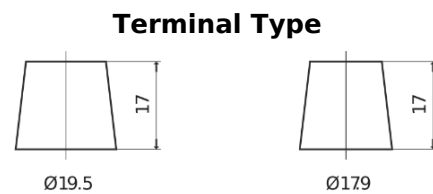

**Product overview**

Batteries for Trucks, Buses, Construction, Agriculture

**PowerPRO FF1453**

Part number	FF1453
Technology	Flooded
EAN/GTIN	3661024045308
Voltage	12 V
Capacity	145.0 Ah
CCA	900 A
Length	513 mm
Width	189 mm
Height	223 mm
Box size	D04
Polarity	ETN 3
Terminal Type	EN taper post
Hold Down	B0
Weights (subject of variation)	35.90 kg