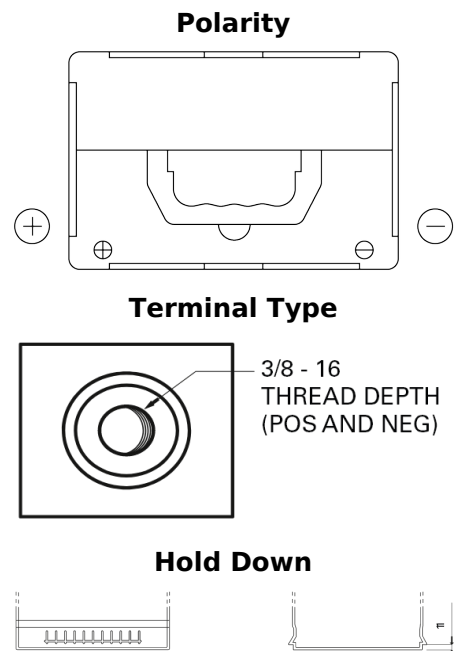

**Product overview**

Batteries for Cars

**Technica TB558**

Part number	TB558
Technology	Flooded
EAN/GTIN	3661024057158
Voltage	12 V
Capacity	55 Ah
CCA	620 A
Length	230 mm
Width	180 mm
Height	186 mm
Box size	G75
Polarity	ETN 1
Terminal Type	SAE S 3/8" side Terminal
Hold Down	B7
Weights (subject of variation)	14.20 kg