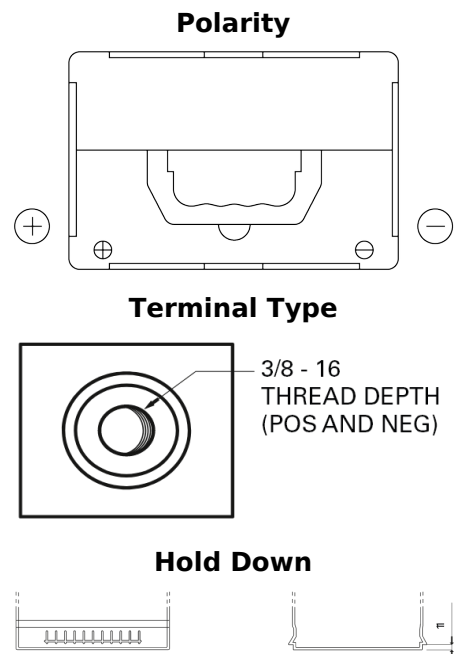

**Product overview**

Batteries for Cars

**Technica TB558**

Part number	TB558
Technology	Flooded
EAN/GTIN	3661024057158
Voltage	12 V
Capacity	55 Ah
CCA	620 A
Length	230 mm
Width	180 mm
Height	186 mm
Box size	G75
Polarity	ETN 1
Terminal Type	SAE S 3/8" side Terminal
Hold Down	B7
Weights (subject of variation)	14.20 kg