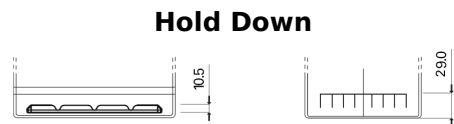

Product overview

Batteries for Cars

Futura CA755

Part number	CA755
Technology	Flooded
EAN/GTIN	3661024016513
Voltage	12 V
Capacity	75.0 Ah
CCA	630 A
Length	270 mm
Width	173 mm
Height	222 mm
Box size	D26
Polarity	ETN 1
Terminal Type	EN taper post
Hold Down	Korean B1+B6
Weights (subject of variation)	17.40 kg