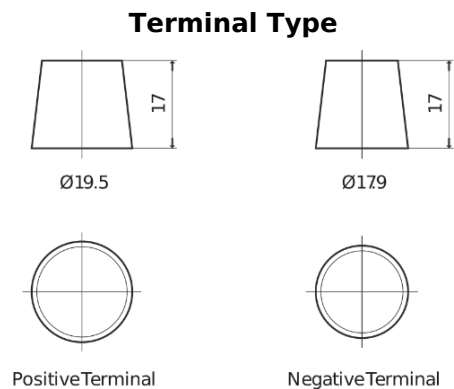

Product overview

Batteries for Cars

Futura CA755

Part number	CA755
Technology	Flooded
EAN/GTIN	3661024016513
Voltage	12 V
Capacity	75.0 Ah
CCA	630 A
Length	270 mm
Width	173 mm
Height	222 mm
Box size	D26
Polarity	ETN 1
Terminal Type	EN taper post
Hold Down	Korean B1+B6
Weights (subject of variation)	17.40 kg