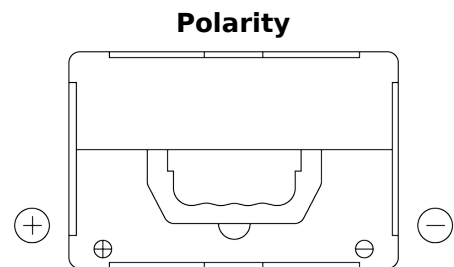

Product overview

Batteries for Cars

Formula FB558

Part number	FB558
Technology	Flooded
EAN/GTIN	3661024046985
Voltage	12 V
Capacity	55 Ah
CCA	620 A
Length	230 mm
Width	180 mm
Height	186 mm
Box size	G75
Polarity	ETN 1
Terminal Type	SAE S 3/8" side Terminal
Hold Down	B7
Weights (subject of variation)	14.20 kg