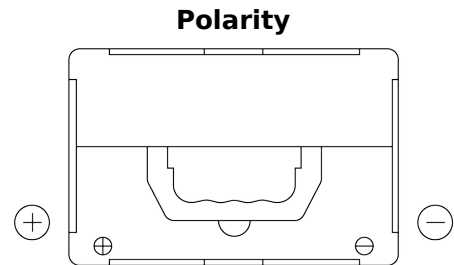

**Product overview**

Batteries for Cars

**Excell EB558**

Part number	EB558
Technology	Flooded
EAN/GTIN	3661024037419
Voltage	12 V
Capacity	55 Ah
CCA	620 A
Length	230 mm
Width	180 mm
Height	186 mm
Box size	G75
Polarity	ETN 1
Terminal Type	SAE S 3/8" side Terminal
Hold Down	B7
Weights (subject of variation)	14.20 kg