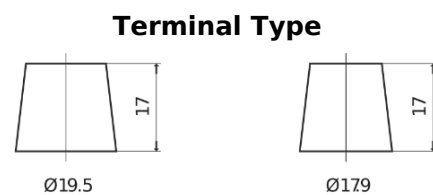

**Product overview**

Batteries for Trucks, Buses, Construction, Agriculture

**Endurance+PRO Gel FD2103**

Part number	FD2103
Technology	GEL
EAN/GTIN	3661024046961
Voltage	12 V
Capacity	210.0 Ah
CCA	1030 A
Length	518 mm
Width	274 mm
Height	240 mm
Box size	D06
Polarity	ETN 3
Terminal Type	EN taper post
Hold Down	B0
Weights (subject of variation)	63.50 kg