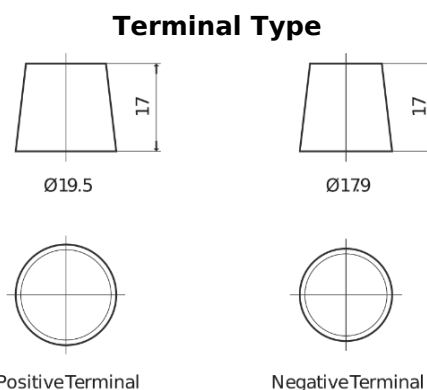

Product overview

Batteries for Trucks, Buses, Construction, Agriculture

Endurance+PRO Gel FD2103

Part number	FD2103
Technology	GEL
EAN/GTIN	3661024046961
Voltage	12 V
Capacity	210.0 Ah
CCA	1030 A
Length	518 mm
Width	274 mm
Height	240 mm
Box size	D06
Polarity	ETN 3
Terminal Type	EN taper post
Hold Down	B0
Weights (subject of variation)	63.50 kg