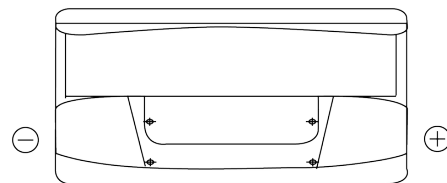

Product overview

Batteries for Cars

Standard FC900

Part number	FC900
Technology	Flooded
EAN/GTIN	3661024044837
Voltage	12 V
Capacity	90.0 Ah
CCA	720 A
Length	353 mm
Width	175 mm
Height	190 mm
Box size	L05
Polarity	ETN 0
Terminal Type	EN taper post
Hold Down	B13
Weights (subject of variation)	20.50 kg

Polarity

Terminal Type

Positive Terminal

Negative Terminal

Hold Down

Design, features and specifications are subject to change without notice. We disclaim any representation or warranty, express or implied, concerning the data or recommendations, and in no event shall be liable for any loss or damage claimed to have arisen as a result. Some products may not be available in your local market.