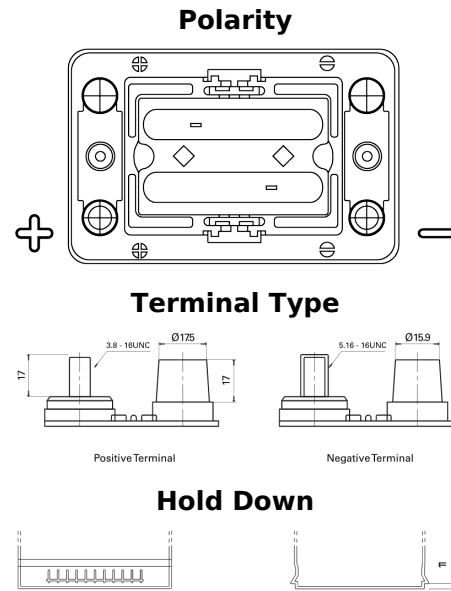

Product overview

Batteries for Trucks, Buses, Construction, Agriculture

PowerPRO Agri&Construction TJ050C

Part number	TJ050C
Technology	AGM
EAN/GTIN	3661024056793
Voltage	12 V
Capacity	50 Ah
CCA	800 A
Length	260 mm
Width	173 mm
Height	206 mm
Box size	G34
Polarity	ETN 1
Terminal Type	SAE M 3/8" - 5/16" taper&stud
Hold Down	B7
Weights (subject of variation)	17.90 kg