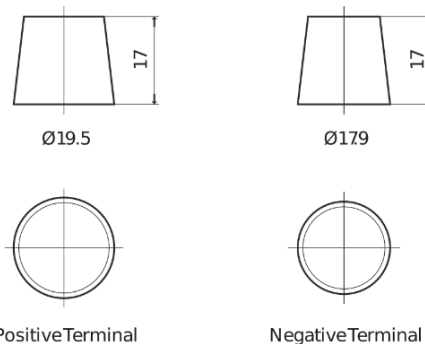

Terminal Type

Hold Down

Design, features and specifications are subject to change without notice. We disclaim any representation or warranty, express or implied, concerning the data or recommendations, and in no event shall be liable for any loss or damage claimed to have arisen as a result. Some products may not be available in your local market.