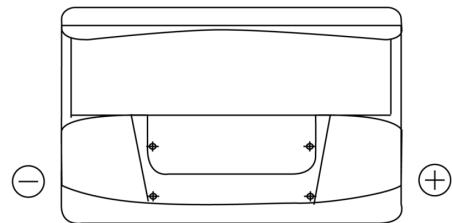

Product overview

Batteries for Cars

Standard FC700

Part number	FC700
Technology	Flooded
EAN/GTIN	3661024044820
Voltage	12 V
Capacity	70.0 Ah
CCA	640 A
Length	278 mm
Width	175 mm
Height	190 mm
Box size	L03
Polarity	ETN 0
Terminal Type	EN taper post
Hold Down	B13
Weights (subject of variation)	16.00 kg

Polarity

Terminal Type

Positive Terminal

Negative Terminal

Hold Down

Design, features and specifications are subject to change without notice. We disclaim any representation or warranty, express or implied, concerning the data or recommendations, and in no event shall be liable for any loss or damage claimed to have arisen as a result. Some products may not be available in your local market.