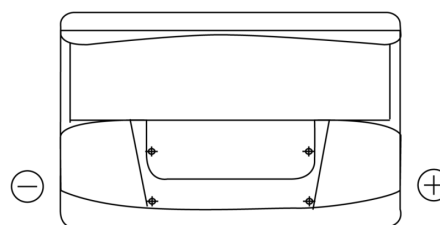

Product overview

Batteries for Cars

Standard FC700

Part number	FC700
Technology	Flooded
EAN/GTIN	3661024044820
Voltage	12 V
Capacity	70.0 Ah
CCA	640 A
Length	278 mm
Width	175 mm
Height	190 mm
Box size	L03
Polarity	ETN 0
Terminal Type	EN taper post
Hold Down	B13
Weights (subject of variation)	16.00 kg

Polarity

Terminal Type

Hold Down

Design, features and specifications are subject to change without notice. We disclaim any representation or warranty, express or implied, concerning the data or recommendations, and in no event shall be liable for any loss or damage claimed to have arisen as a result. Some products may not be available in your local market.