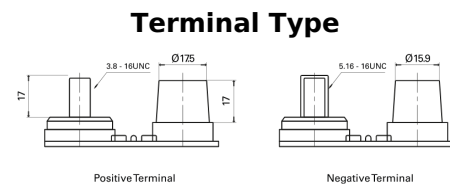

Product overview

Batteries for Trucks, Buses, Construction, Agriculture

PowerPRO Agri&Construction EJ050C

Part number	EJ050C
Technology	AGM
EAN/GTIN	3661024036979
Voltage	12 V
Capacity	50 Ah
CCA	800 A
Length	260 mm
Width	173 mm
Height	206 mm
Box size	G34
Polarity	ETN 1
Terminal Type	SAE M 3/8"- 5/16" taper&stud
Hold Down	B7
Weights (subject of variation)	17.90 kg