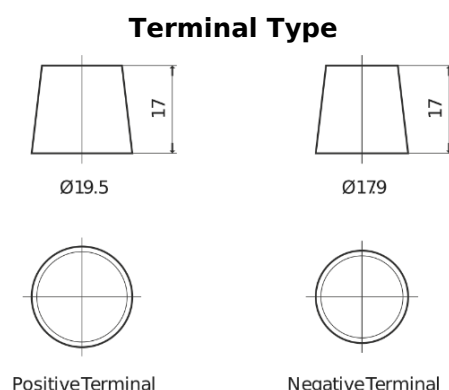

Product overview

Batteries for Cars

Futura CA754

Part number	CA754
Technology	Flooded
EAN/GTIN	3661024016506
Voltage	12 V
Capacity	75.0 Ah
CCA	630 A
Length	270 mm
Width	173 mm
Height	222 mm
Box size	D26
Polarity	ETN 0
Terminal Type	EN taper post
Hold Down	Korean B1+B6
Weights (subject of variation)	17.40 kg