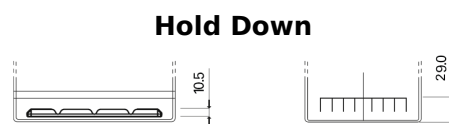

Product overview

Batteries for Cars

Futura CA754

Part number	CA754
Technology	Flooded
EAN/GTIN	3661024016506
Voltage	12 V
Capacity	75.0 Ah
CCA	630 A
Length	270 mm
Width	173 mm
Height	222 mm
Box size	D26
Polarity	ETN 0
Terminal Type	EN taper post
Hold Down	Korean B1+B6
Weights (subject of variation)	17.40 kg